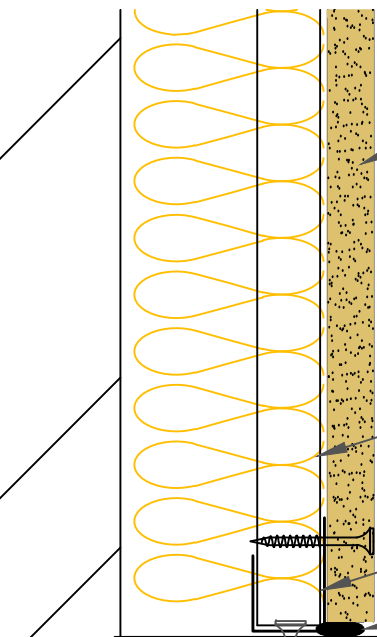

Fixing Brackets at 800mm centres
 AH185 = 75mm Leg
 AH186 = 125mm Leg
 AH175 = 175mm Leg

SPEEDLINE Drywall Screws

12.5mm British Gypsum Gyproc WallBoard

SPEEDLINE SWL507 Wall Liner at 600mm centres

SPEEDLINE SWL60 Perimeter Track Fixed to Floor at 600mm centres with suitable fixing

SPEEDLINE Intumescent Sealant

CDR No: DATE: 22/10/19 Details to be read in conjunction with project specification guidelines

WALL LINING SYSTEM - WL507-B-51(50)

All performance data and system specifications are for systems constructed with materials & components as shown. The inclusion or substitution of any other manufacturers materials or components could invalidate test data and system performance and permission must be given in writing by SIG PLC.