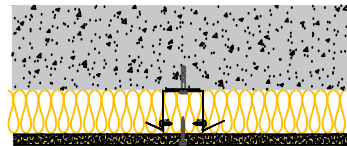

Fixing Brackets at 800mm centres
 AH185 = 75mm Leg
 AH186 = 125mm Leg
 AH175 = 175mm Leg

SPEEDLINE Drywall Screws

12.5mm British Gypsum Gyproc WallBoard

SPEEDLINE SWL507 Wall Liner at 600mm centres

SPEEDLINE SWL60 Perimeter Track Fixed to Floor at 600mm centres with suitable fixing

SPEEDLINE Intumescent Sealant

CDR No: DATE: 22/10/19 Details to be read in conjunction with project specification guidelines

WALL LINING SYSTEM - WL507-B-51(50)

All performance data and system specifications are for systems constructed with materials & components as shown. The inclusion or substitution of any other manufacturers materials or components could invalidate test data and system performance and permission must be given in writing by SIG PLC.